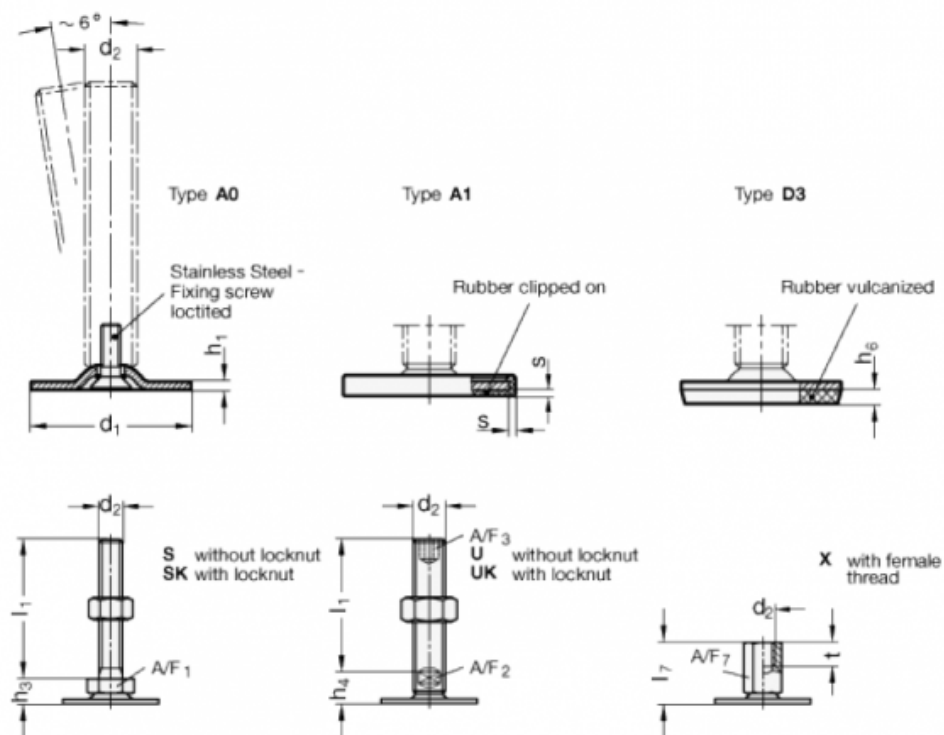

Data Sheet

Article number: 204080M850A3S

Description: E+G levelling foot
GN 40-80-M8-50-A3-S

Note: S Without nut, External hexagon at the bottom

Measures

A/F1	= 17
d1	= 80
d2	= M8
h1	= 3
h3	= 12
h6	= 5
l1	= 50
s	=